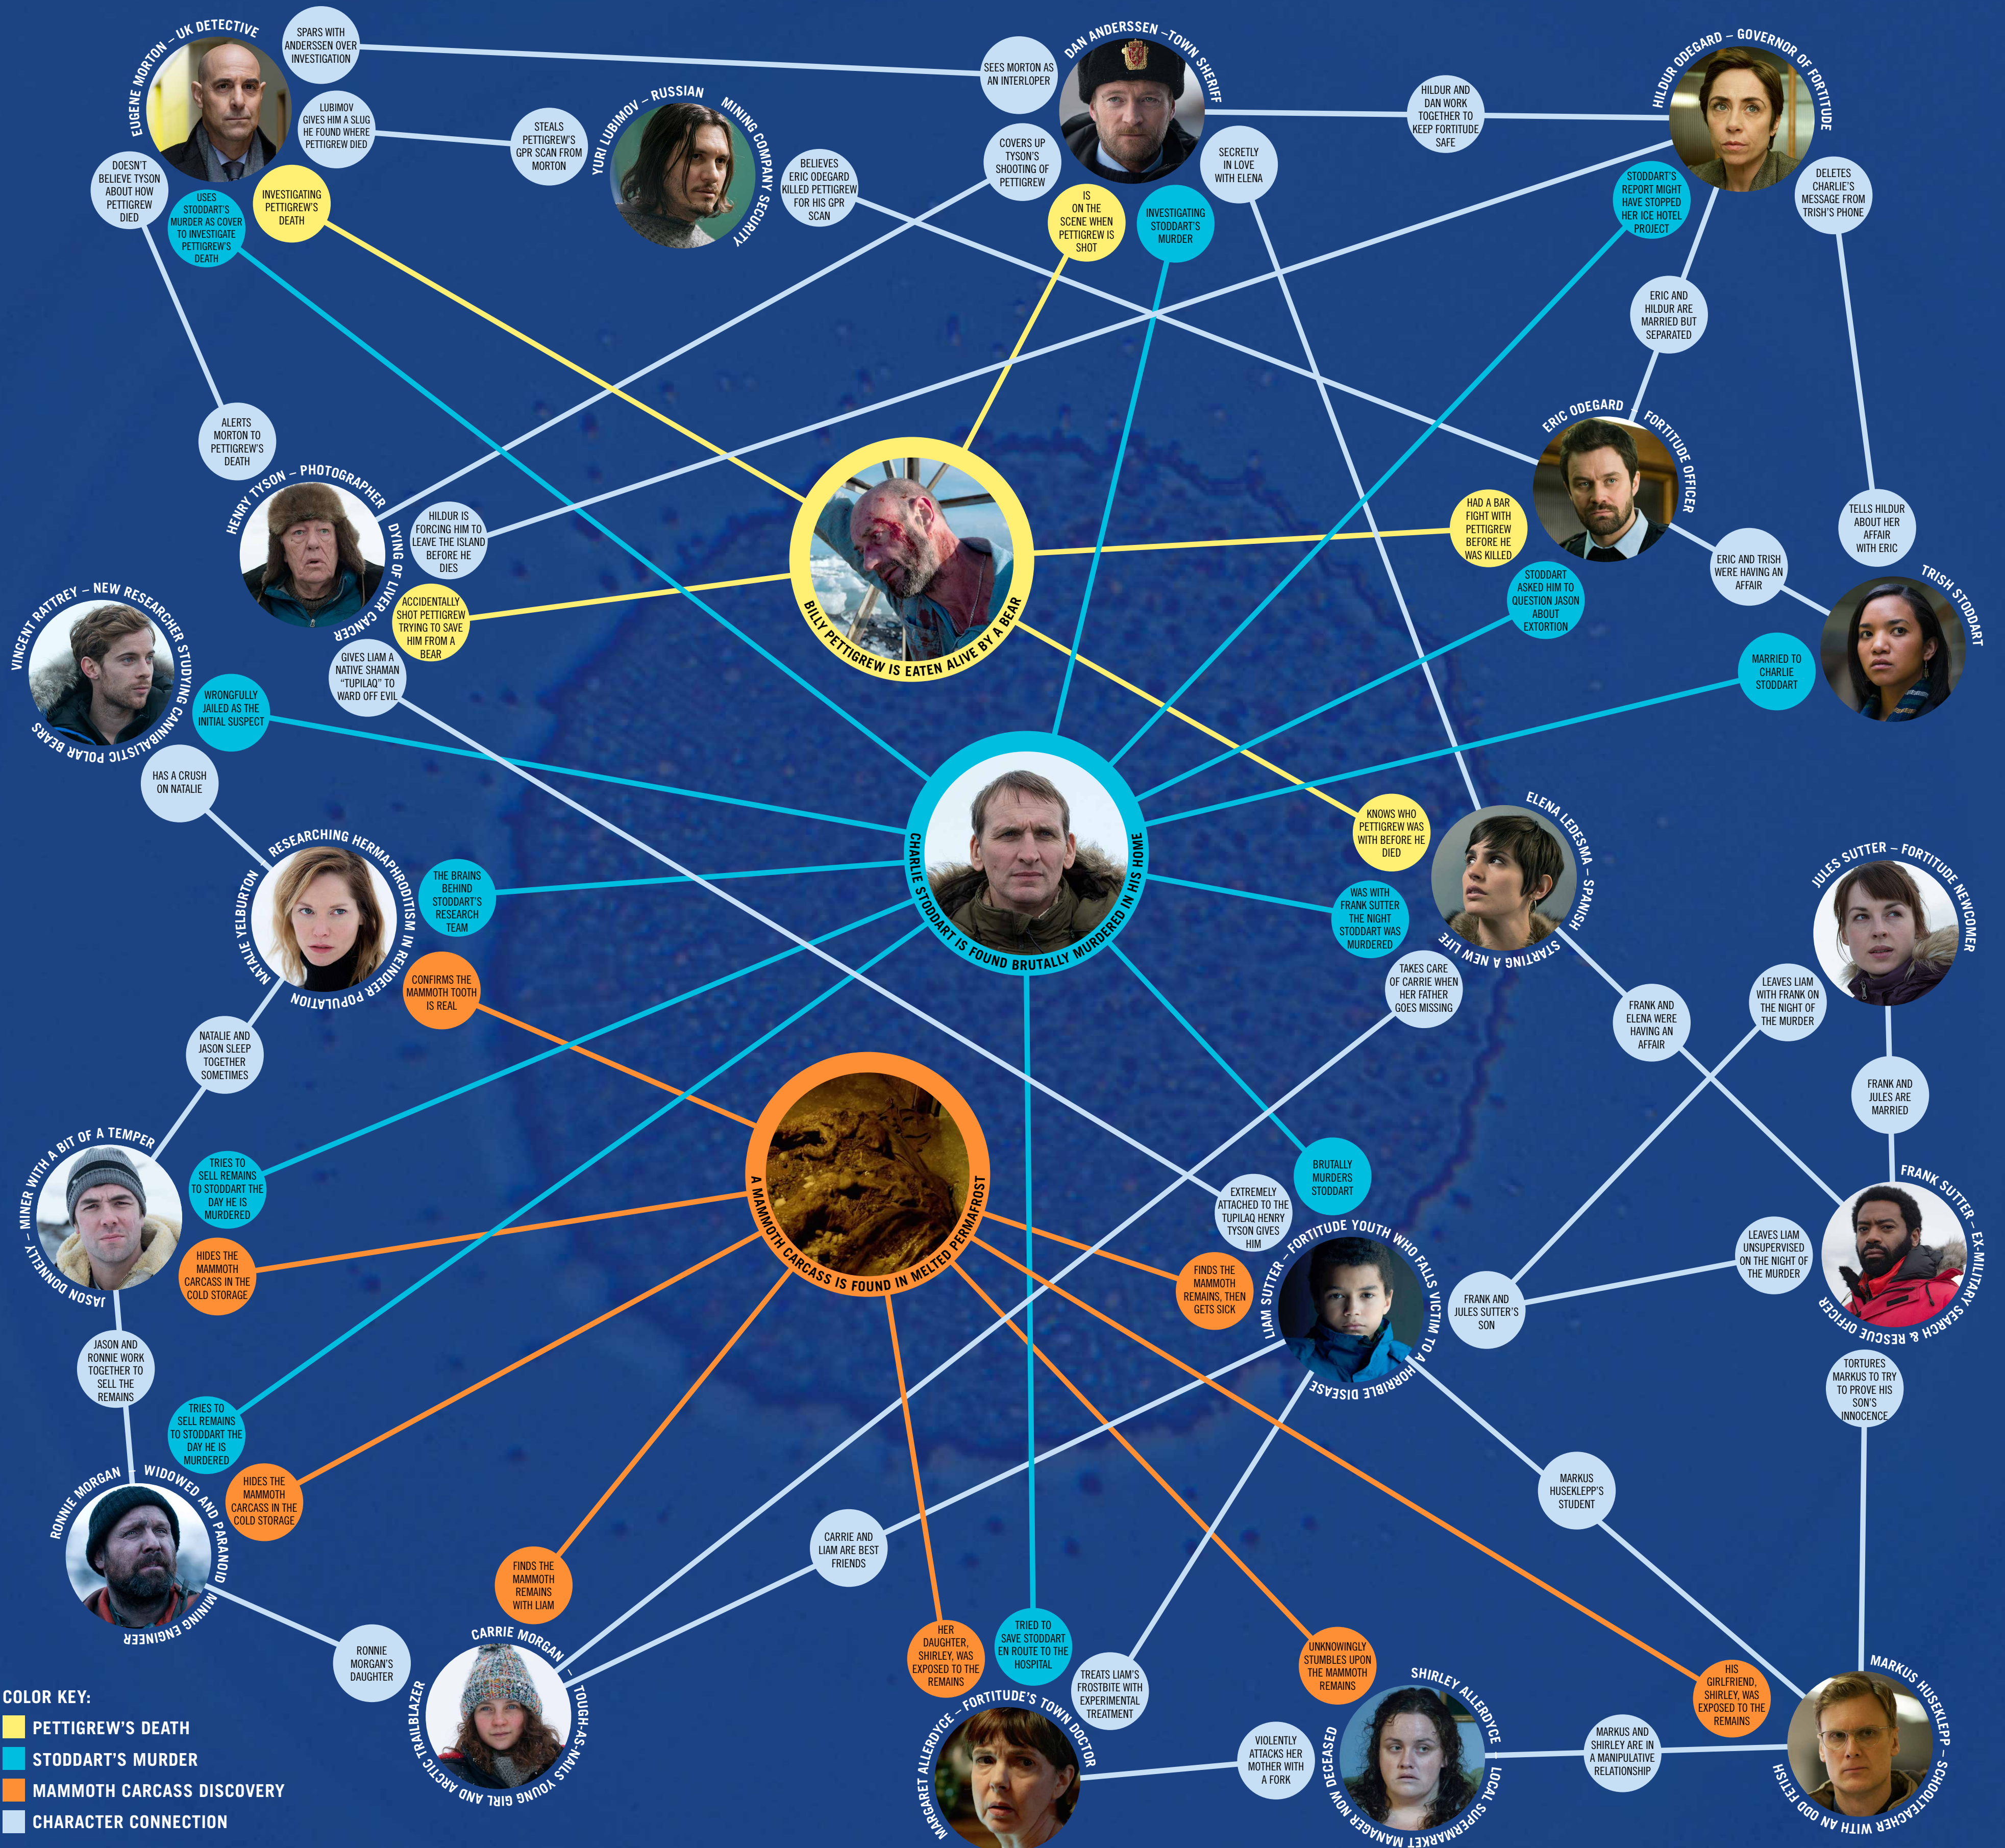

FORTITUDE

SURROUNDED BY THE SAVAGE BEAUTY OF THE FROZEN LANDSCAPE, FORTITUDE IS ONE OF THE SAFEST TOWNS ON EARTH. THERE HAS NEVER BEEN A VIOLENT CRIME HERE. UNTIL NOW.
 FOLLOWING *FORTITUDE*? TRACE YOUR WAY THROUGH THE MYSTERY WITH THIS MAP OF SEASON 1.

COLOR KEY:
 ■ PETTIGREW'S DEATH
 ■ STODDART'S MURDER
 ■ MAMMOTH CARCASS DISCOVERY
 ■ CHARACTER CONNECTION